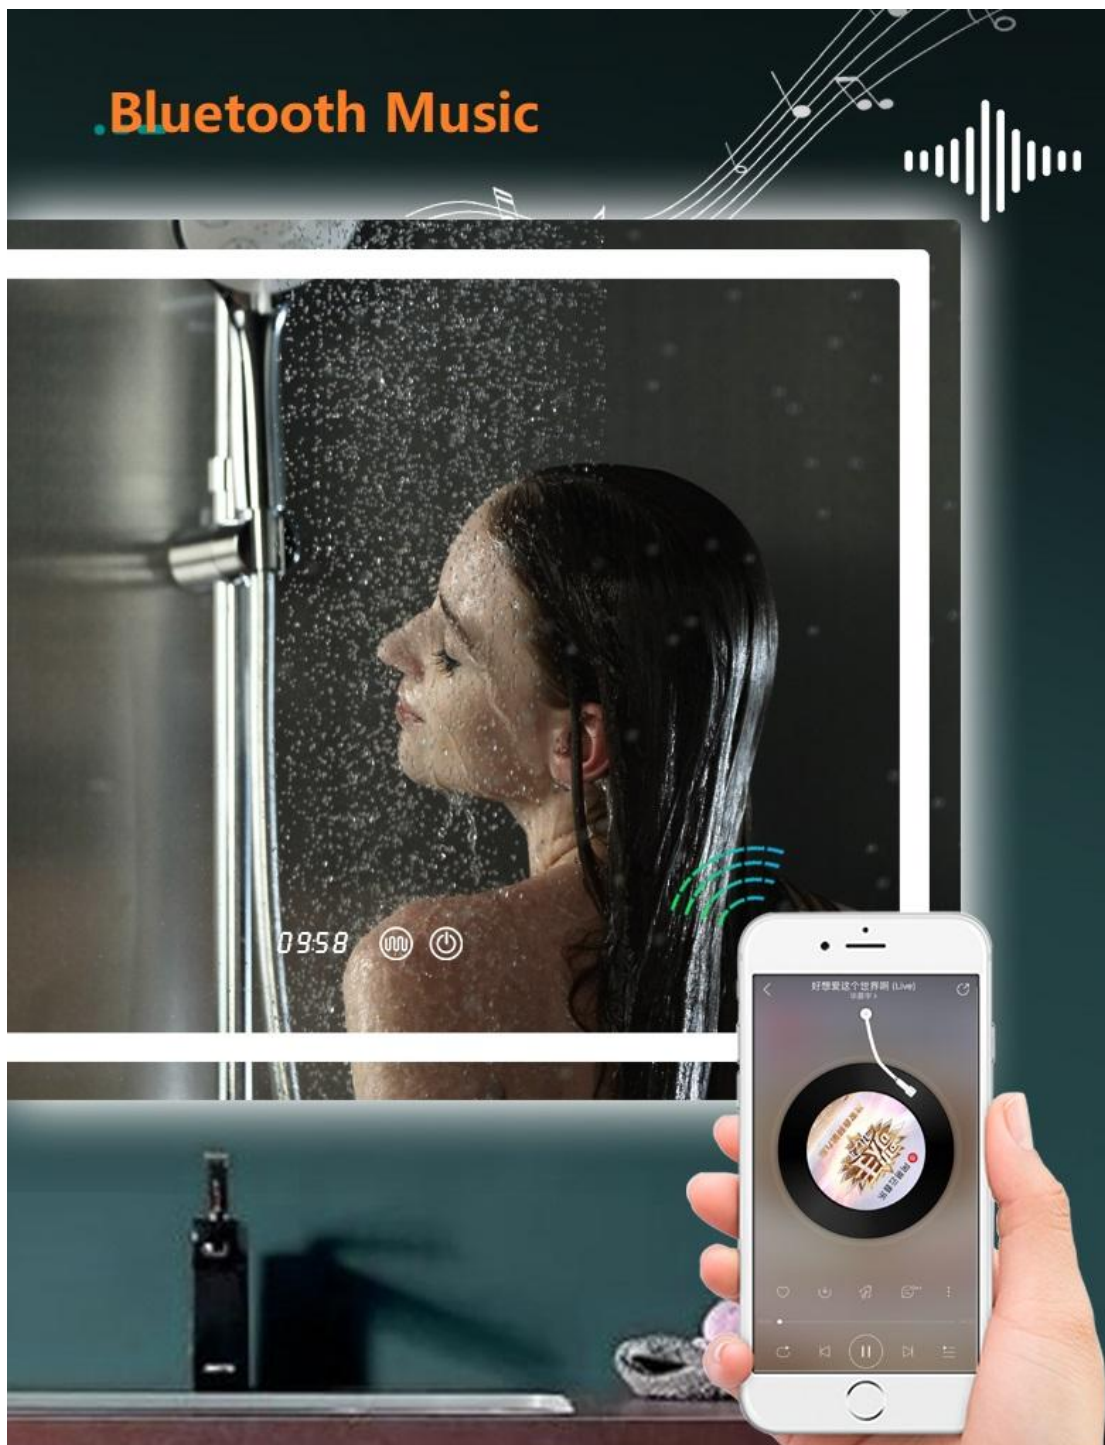

Product Feature And Application

This Classic Design is desirable and handy, **Wall Mounted Illuminated Smart LED Bathroom Mirror** will highlight your bathroom decoration, increase grade and efficiency.

Built-in defogger means fog free all the time

Use a defogger to avoid blurry appearance in the shower

Foggy Mirror

Anti-fog Mirror

1 Mirror, 3 colors(Optional) Color Memory Function

Change colors by smart touch button, memorize the color after staying in 30s.

22.58°

09:58  

Product Details

To build a dream bathroom with LED Lighted Mirror, **Wall Mounted Illuminated Smart LED Bathroom Mirror** offer inbuilt defogger, On/Off Touch switch, with LED lights.

Name: **Wall Mounted Illuminated Smart LED Bathroom Mirror**

Size: Φ 800*600mm, Φ 900*700mm, Φ 1200*900mm, (or Customizable size)

Optional Functions: Touch switch, Defogger, Bluetooth, Time., etc.

Mirror: 5mm copper-free mirror, frameless.

Led Stripe: UL certificated waterproof LED stripe