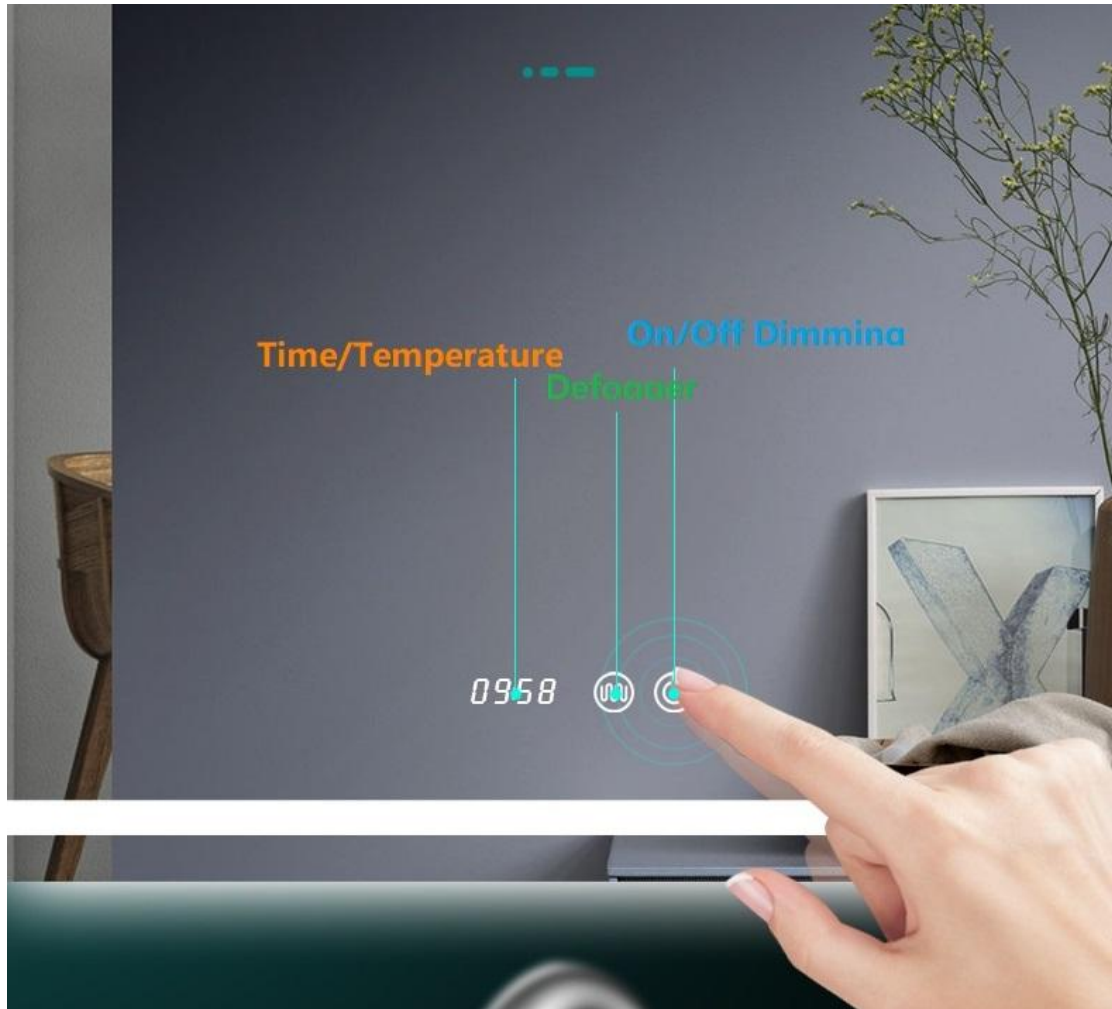

- ❖ Rust resistant white powder coated alu base
- ❖ High brightness and homogeneous lighting
- ❖ High output SMD 2835 LEDs, Energy saving and long life of 30000 hours
- ❖ High Color Rendering Index (CRI>80), ideal for makeup application
- ❖ Built-in electronic LED driver CE / UL certificated
- ❖ IP44 waterproof
- ❖ Easy-hanging installation, and easy for maintenance
- ❖ CE RoHS certificated
- ❖ The size of **Wall Mounted Illuminated Smart LED Bathroom Mirror** can be custom-made