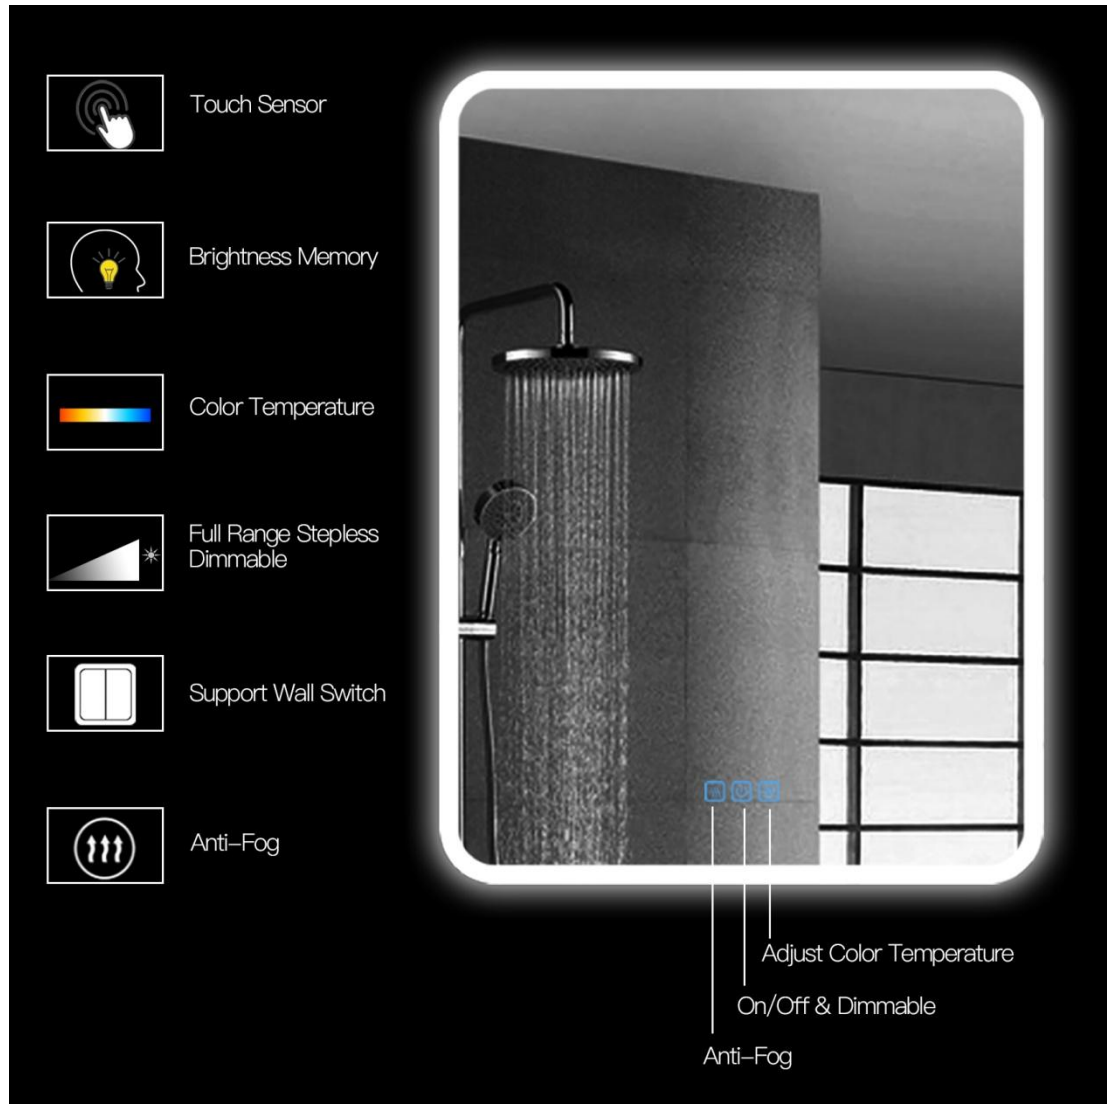

Optional Functions: Touch switch, Defogger, Bluetooth, Time., etc.

Mirror: 5mm copper-free mirror, frameless.

Led Stripe: UL certificated waterproof LED stripe

Color Temp.: 3000K/4000K/6000K

Shape: Round/Circle, or customized

Product Qualification

Every piece of **Wall Mounted Illuminated Smart LED Bathroom Mirror** tested and checked by QC team. Only qualified **Wall Mounted Illuminated Smart LED Bathroom Mirror** can be shipped.

Strict IPQC FQC QA make sure the best quality to customers.